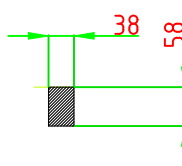

2x thickness: 20 mm

1x length: 720 mm

4x resin coated plywood 15mm

4x thickness: 30mm

2x length: 756mm

2x