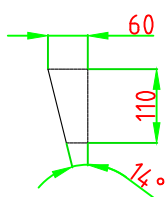

2x thickness: 20 mm

1x length: 720 mm

4x resin coated plywood 15mm

4x thickness: 30mm

2x length: 756mm

2x