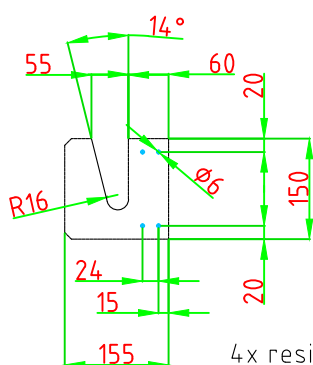

2x thickness: 20 mm

1x length: 720 mm

4x resin coated plywood 15mm

4x thickness: 30mm

2x length: 756mm

2x