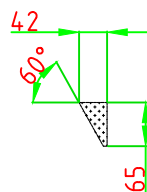

2x thickness: 20 mm

1x length: 720 mm

4x resin coated plywood 15mm

4x thickness: 30mm

2x length: 756mm

2x